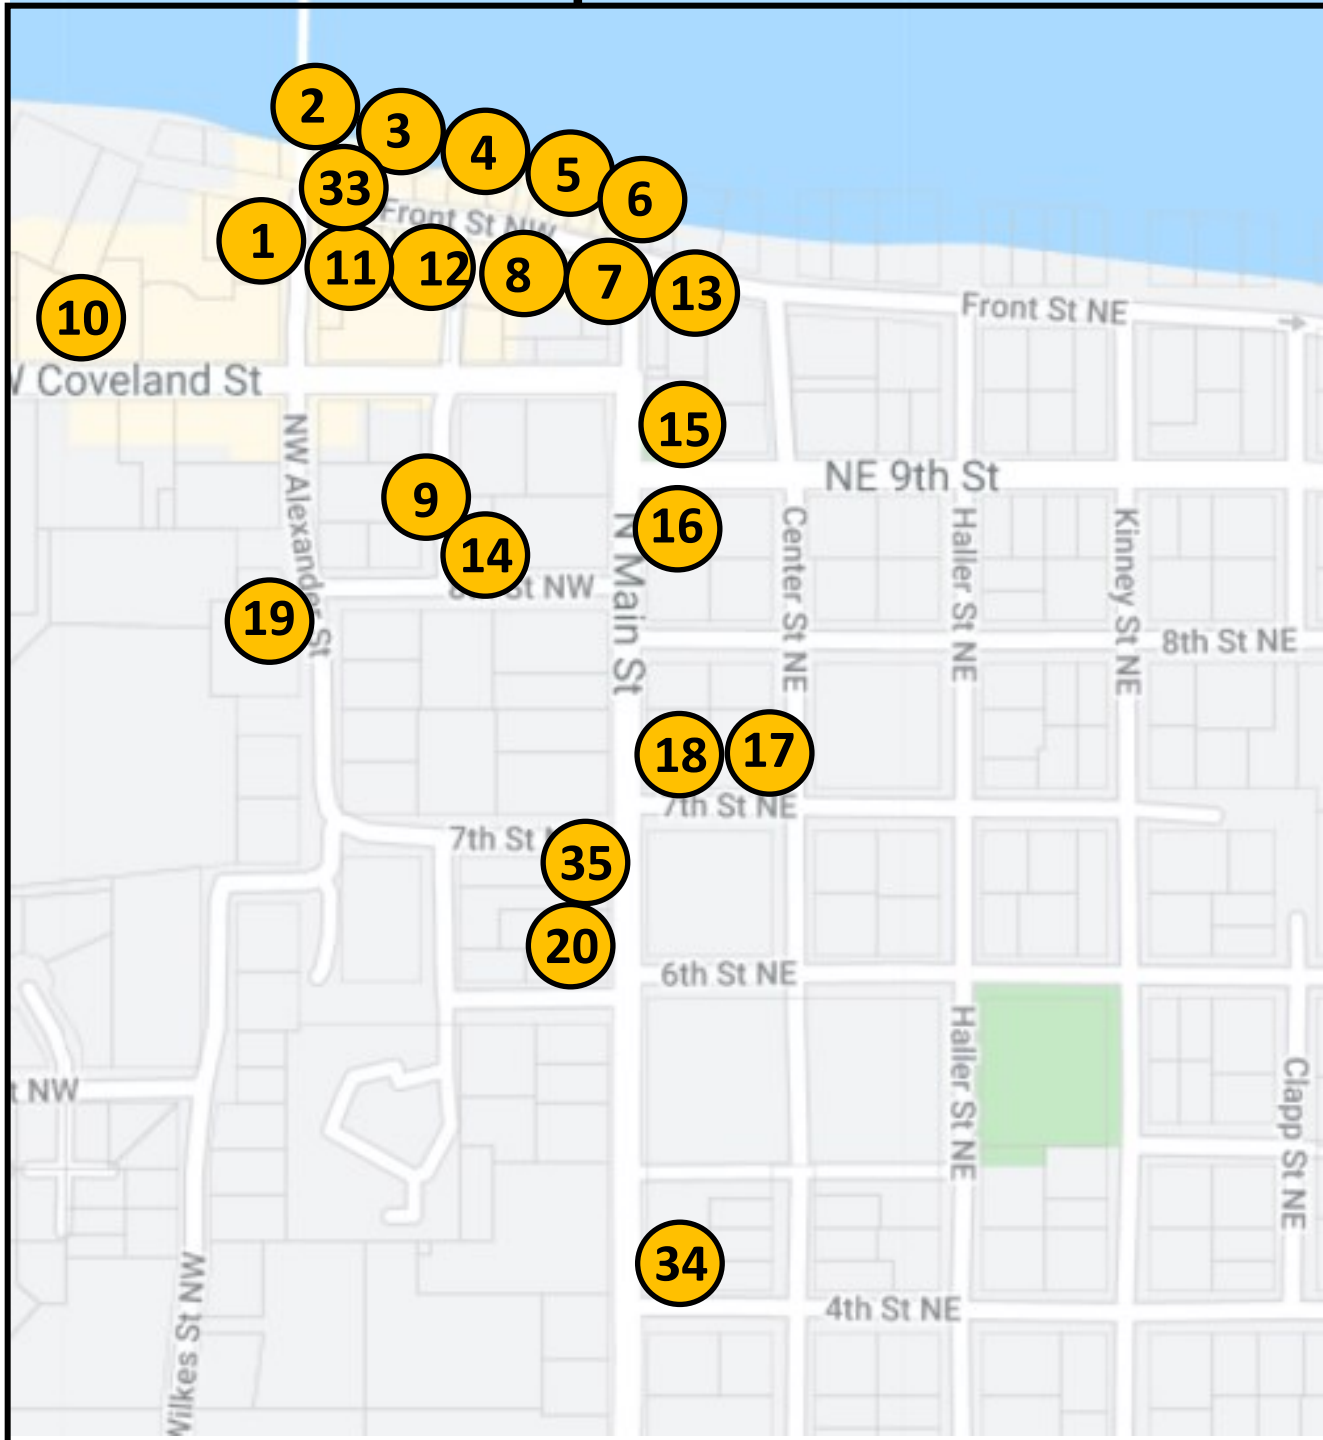

Scarecrow Map 2024

- 1) Island County Historical Museum
- 2) Port of Coupeville
- 3) Vail Wine Shop
- 4) Kingfisher Bookstore
- 5) Sea Bre's Yarn
- 6) The Laughing Admiral
- 7) Kingfisher Arts & Letters
- 8) A Touch of Dutch
- 9) The Crow's Roost
- 10) Platt, Thompson & Buescher Attorney
- 11) Whidbey Natural Pet
- 12) Felix
- 13) Seaside Spa & Salon
- 14) Little Red Hen Bakery
- 15) Coupeville Garden Club
- 16) Anchorage Inn
- 17) Town Hall/Town of Coupeville
- 18) Goldies & The Roost
- 19) Friends of the Library
- 20) Edward Jones

- 21) Coupeville Lions Club
- 22) Windermere Whidbey Island Realty
- 23) Whidbey Tides & Taps
- 24) Whidbey Provisions
- 25) Zito & Associates, CPA
- 26) Branch Business Services
- 27) Prairie Center Market
- 28) Enchanted Beetle (Hwy 20, N of Patmore Rd)
- 29) Callen's (By Keystone Ferry)
- 30) Fort Casey Historical Park (By Keystone Ferry)
- 31) Art School
- 32) Whidbey Health Medical Center
- 33) Wharf Dog Paddle & Pantry
- 34) Whidbey Island Bank
- 35) Coupeville United Methodist Church
- 36) Tye Hotel & Restaurant

**Scan QR Code to vote
for your Favorites!**