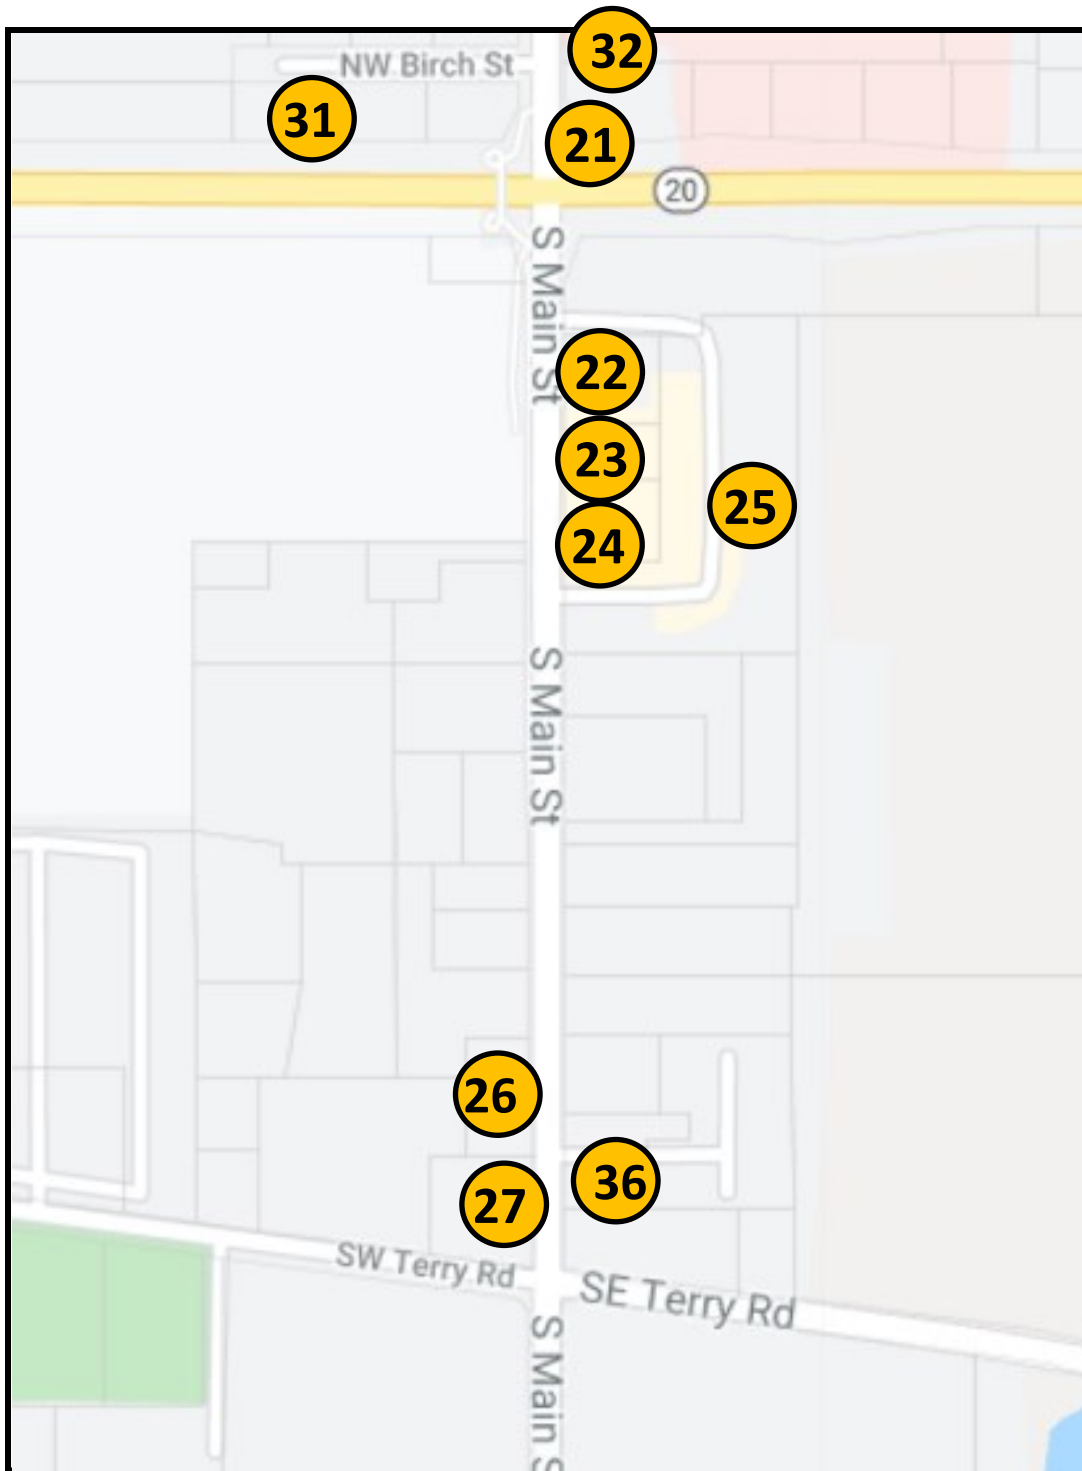

Scarecrow Map 2024

- 1) Island County Historical Museum
- 2) Port of Coupeville
- 3) Vail Wine Shop
- 4) Kingfisher Bookstore
- 5) Sea Bre's Yarn
- 6) The Laughing Admiral
- 7) Kingfisher Arts & Letters
- 8) A Touch of Dutch
- 9) The Crow's Roost
- 10) Platt, Thompson & Buescher Attorney
- 11) Whidbey Natural Pet
- 12) Felix
- 13) Seaside Spa & Salon
- 14) Little Red Hen Bakery
- 15) Coupeville Garden Club
- 16) Anchorage Inn
- 17) Town Hall/Town of Coupeville
- 18) Goldies & The Roost
- 19) Friends of the Library
- 20) Edward Jones

- 21) Coupeville Lions Club
- 22) Windermere Whidbey Island Realty
- 23) Whidbey Tides & Taps
- 24) Whidbey Provisions
- 25) Zito & Associates, CPA
- 26) Branch Business Services
- 27) Prairie Center Market
- 28) Enchanted Beetle (Hwy 20, N of Patmore Rd)
- 29) Callen's (By Keystone Ferry)
- 30) Fort Casey Historical Park (By Keystone Ferry)
- 31) Art School
- 32) Whidbey Health Medical Center
- 33) Wharf Dog Paddle & Pantry
- 34) Whidbey Island Bank
- 35) Coupeville United Methodist Church
- 36) Tye Hotel & Restaurant